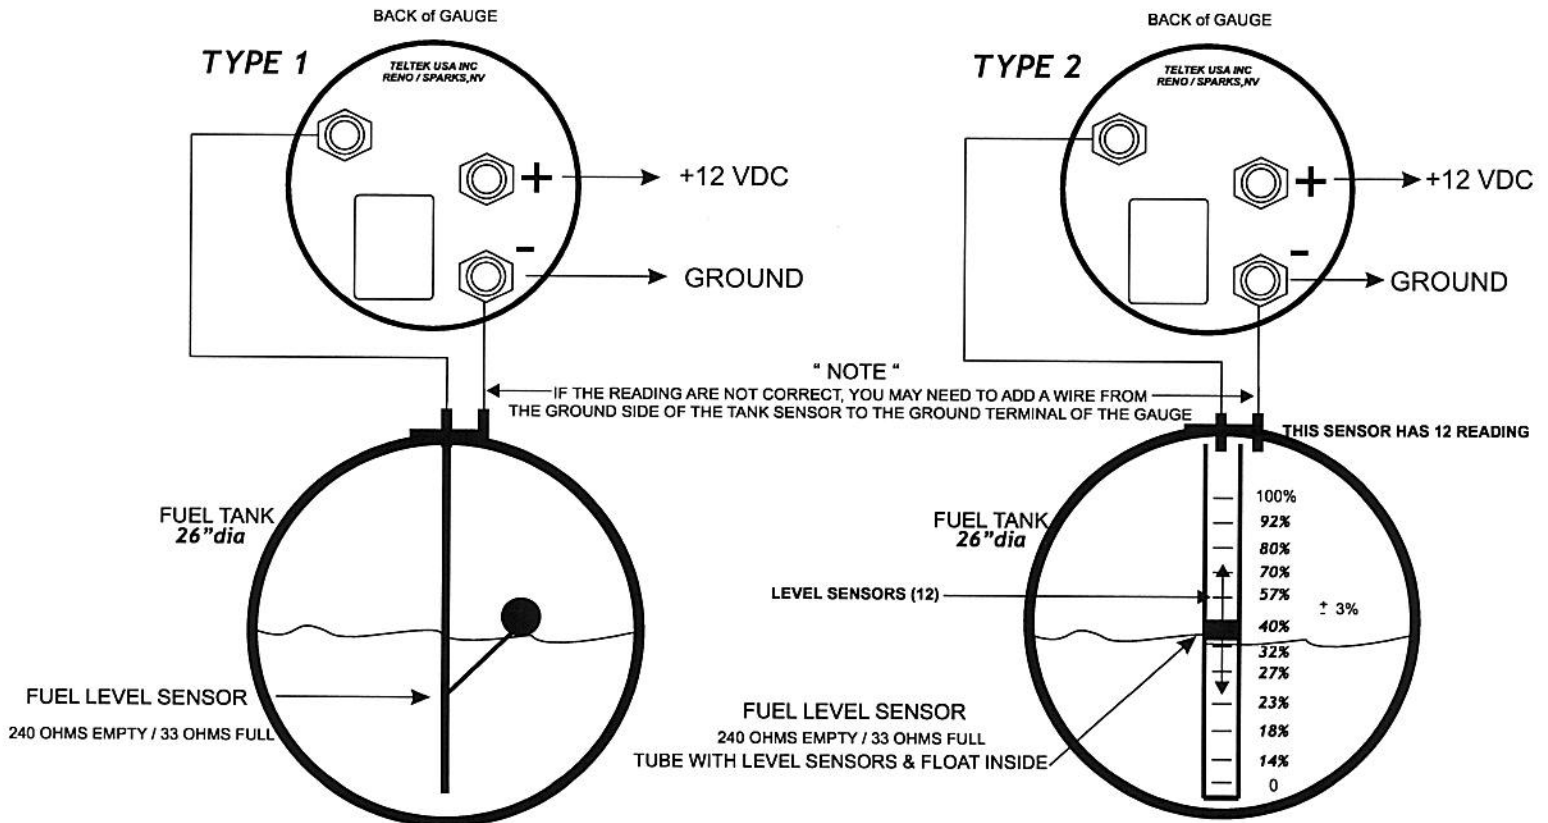

TELTEK U.S.A. INC

145 ISIDOR CT SUITE D & E
SPARKS, NV 89441

Made in America

DIGITAL FUEL LEVEL GAUGE

- * DISPLAYS 0 to 100% FUEL LEVEL
- * LOW FUEL WARNING - WHEN FUEL LEVEL DROPS TO 25% THE DISPLAY WILL FLASH 5 TIMES EVERY 30 SECONDS.
- * FUEL LEVEL SENSOR OUTPUT 240 ohms EMPTY / 33 ohms FULL
- * DISPLAYS WILL GRADUALLY DIM AS THE SUN SETS FOR EASY NIGHT VIEWING
- * POWER REQUIREMENT 12 to 18 VDC @ 100 ma FULL BRIGHTNESS

*** LIFETIME WARRANTY - EXCLUDING ABUSE ***

CONTACT TELTEK FOR ANY QUESTIONS OR WARRANTY ISSUES.

OEM FUEL LEVEL SENSOR
or
ISSPRO PART# R8925

ISSPRO PH#
1-800-888-8065

ISSPRO FUEL LEVEL SENSOR
PART# RA92XX XX = DIAMETER OF TANK